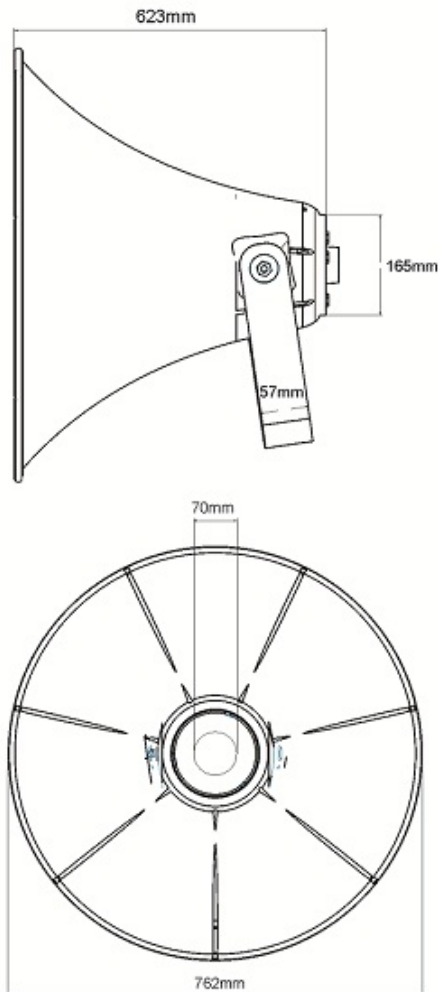

## Reflex Horn CELH-30

CELH-30 reflex horn is one of the most sought capital horn. With an 30" opening and metallic Grey colour powder coating gives it a unique look. high quality 2 mm thick aluminum is used to make the horn best available in its class. ideally suited for speech/music. being the most rugged and weather proof reflex horn, it can be used for permanent and temporary installations. Capital's 2195/100 Watts and/or 2165/150 Watts units can be ideal choice

### Technical Specifications of CELH-30 Reflex Horn

Size	30"
Material Used	Aluminium
Thickness	2 mm
Cutoff Freq.	130 Hz
Colour	Metallic Grey
Unit Coupling	1-3/8" 18TPI
Unit Acceptor	Die Cast Aluminium
Packing Details	10 pcs
Weight	2875 gms