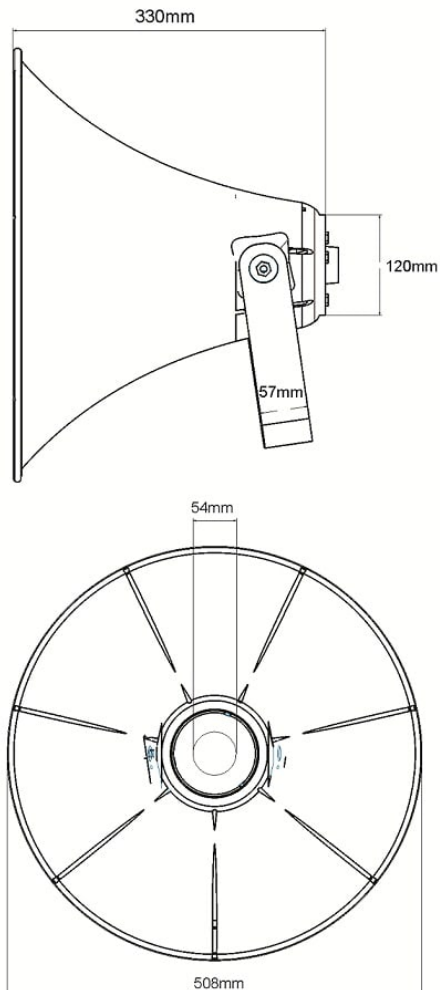

SPECIFICATION SHEET

Reflex Horn CSH-20

CSH-20 reflex horn is the most sought capital horn, with an 20" opening and metallic GREY colour powder coating gives it a unique look. High quality 1.6mm thick aluminum is used to make the horn best available in its class. Ideally suited for speech/music. Being the most rugged and weather proof reflex horn, it can be used for permanent and temporary installations. Capital's 2062/60 Watts and/or 2095/80 Watts units can be ideal choice.

Technical Specifications of CSH-20 Reflex Horn

| | |
|-----------------|--------------------|
| Size | 20" |
| Material Used | Aluminium |
| Thickness | 1.6 mm |
| Cutoff Freq. | 175 Hz |
| Colour | Metallic Grey |
| Unit Coupling | 1-3/8" 18TPI |
| Unit Acceptor | Die Cast Aluminium |
| Packing Details | 30 pcs |
| Weight | 1000 gms |